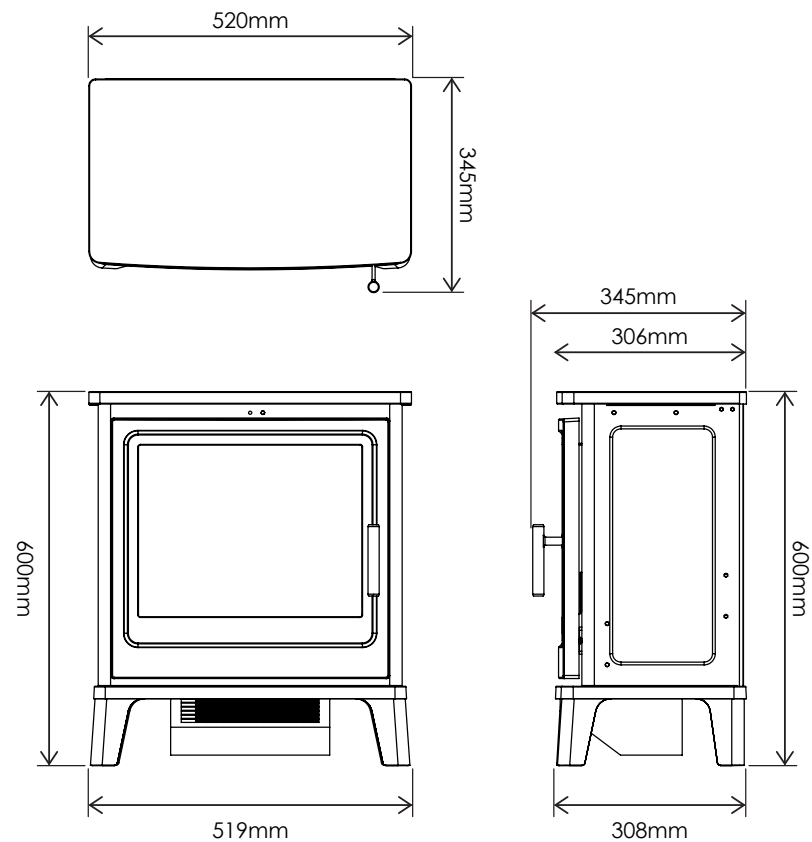

TVS2000

TRU VIZION SOLUTION INSERT 650

Note: Dimensions stated are in millimetres unless otherwise stated and may be subject to a small tolerance.

TRU VIZION SOLUTION STOVE

TRU VIZION SOLUTION BLACKTHORN

TRU VIZION SOLUTION MEUBELS

Afmetingen									
	A	B	C	D	E	F	G	HOOGTE (C)	BREEDTE (A)
750	1245	1245	152	152	1143	216	580	1249	1118
1000	1473	1473	152	152	1371	216	305	1524	1168
1250	1723	1723	152	152	1621	216	305	1524	1400
1500	1973	1973	152	152	1871	216	305	1524	1650

DIEPTE: 410mm mantel & haard / 360mm basis

DIEPTE: 305mm haard / 255mm mantel