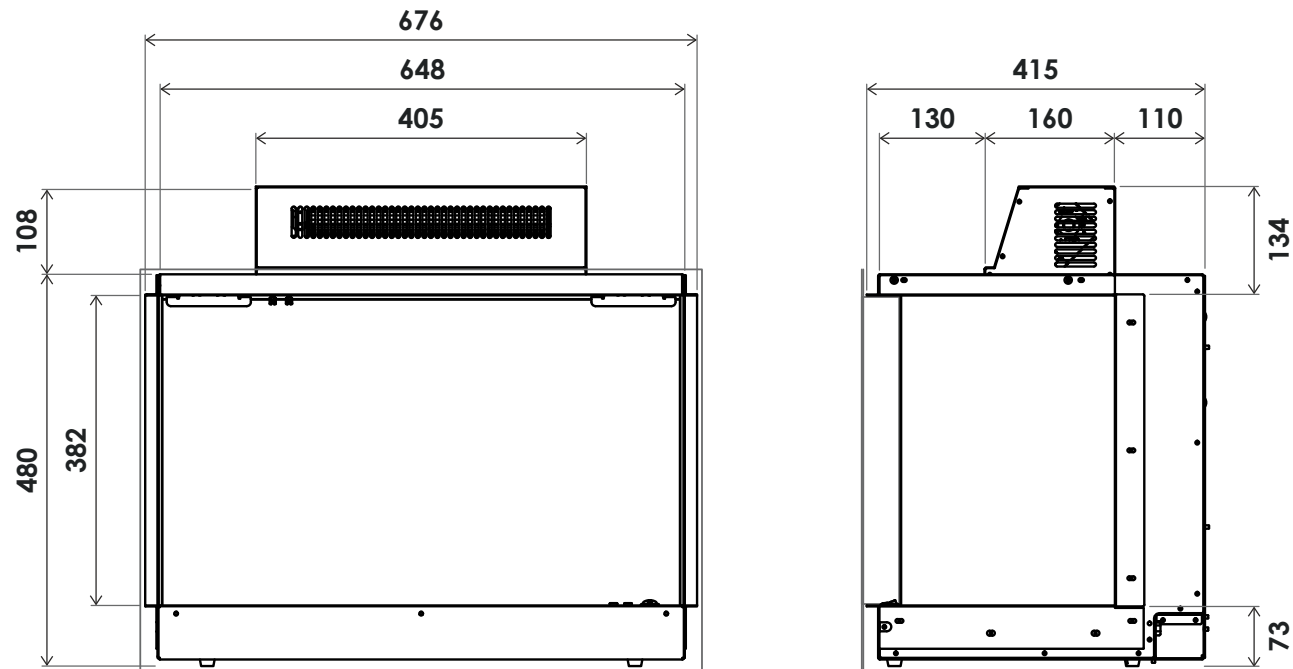

TRU VIZION SOLUTION INSERT 650

Note: Dimensions stated are in millimetres unless otherwise stated and may be subject to a small tolerance.