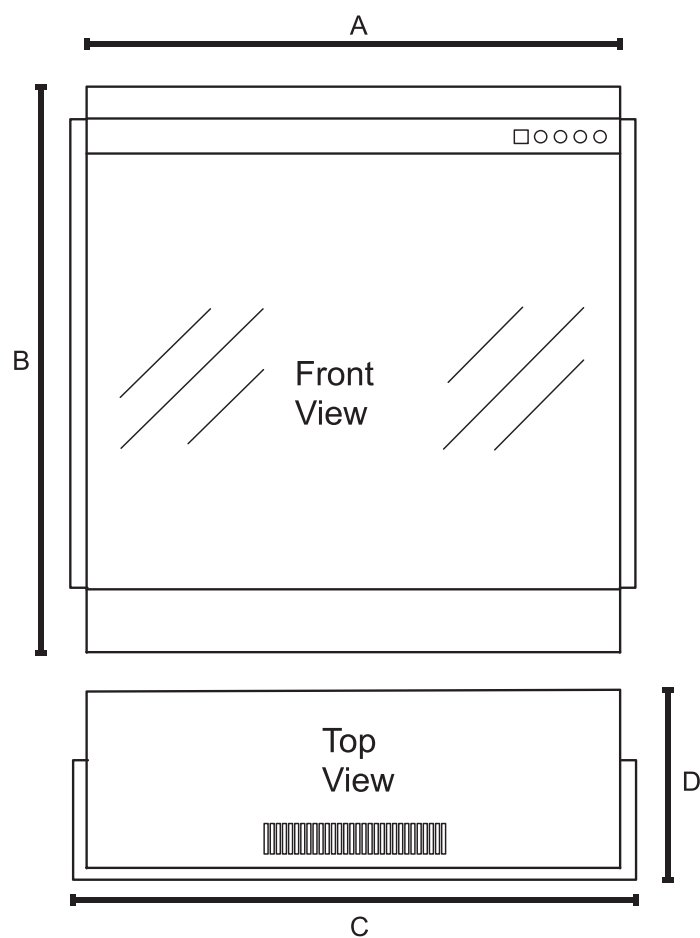

TRU VIZION PANO 700

FAIR FIRES

SIZES

A 700mm

B 724mm

C 735mm

D 302mm

E 605mm

F 56mm

G 65mm

H 180mm

I 90mm