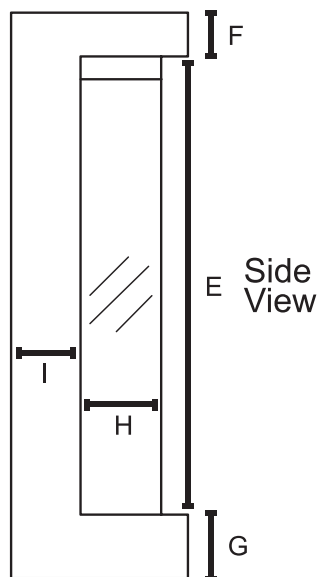

TRU VIZION PANO 700

FAIR FIRES

SIZES

A 700mm

B 724mm

C 735mm

D 302mm

E 605mm

F 56mm

G 65mm

H 180mm

I 90mm