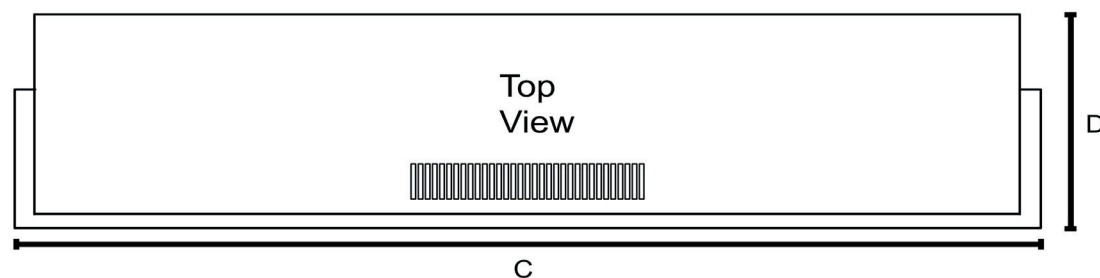

TRU VIZION PANO S 1300

FAIR FIRES

SIZES

A 1302mm

B 330mm

C 1337.2mm

D 249.8mm

E 330mm

F 55.8mm

G 85mm

H 110.2mm

I 91mm