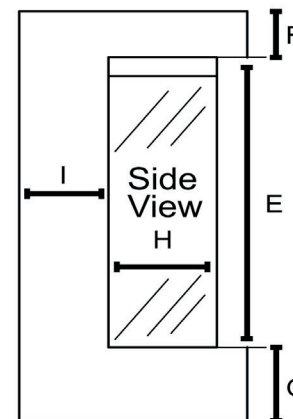

TRU VIZION PANO S 1300

FAIR FIRES

SIZES

A 1302mm

B 330mm

C 1337.2mm

D 249.8mm

E 330mm

F 55.8mm

G 85mm

H 110.2mm

I 91mm